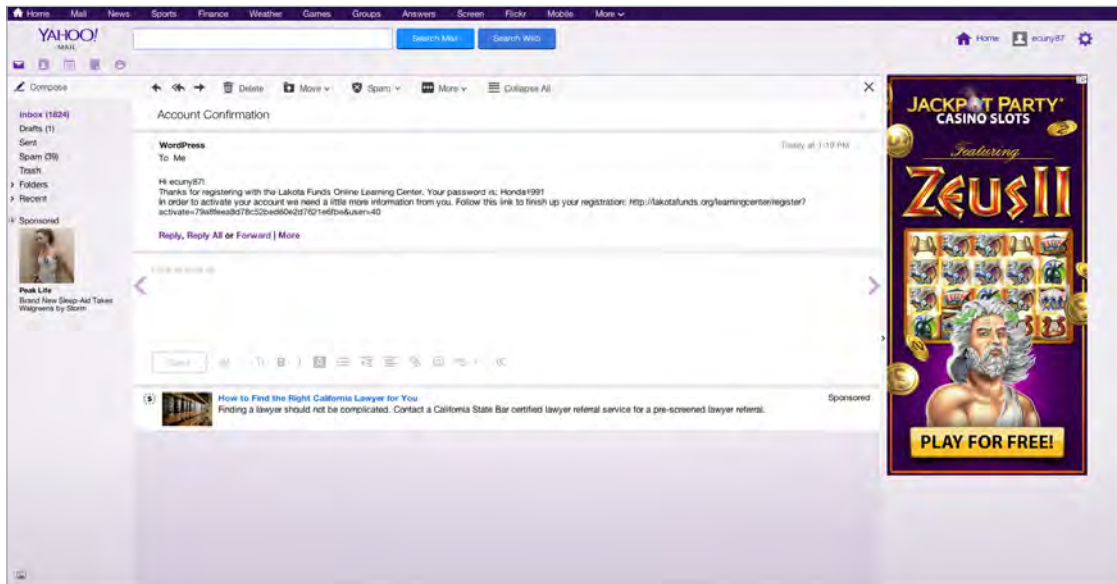

3. Check your email to activate your account. Depending on your email server, this could take several minutes. If you don't see this email in your inbox, check your junk folder also. Your account confirmation email will contain your username and your password. Be sure to save this information for future use. In order to activate your account, you must click on the link contained in this email. If the link is not clickable, simply copy and paste it into a new window in your web browser. You must follow this step or you will not be able to access your account or take courses on the Building Native Industry Institute Online Learning Center.

4. The link in your email will bring you to the final registration page. Complete the fields on this page and click the 'Submit' button.

A screenshot of the "Final Registration" page on the Building Native Industry Institute website. The page has a dark blue header with the logo and navigation links: "Home", "Business Education Courses", "About", "Support", "Sign Out", and "My Profile". The main content area is white and contains the following text: "Thanks for your interest in the Building Native Industry Institute online learning center. Please complete the following information to complete your registration." Below this text are several input fields: "First Name", "Last Name", "Email", "Phone", "Mobile", "Address", "City", and "State/Province".