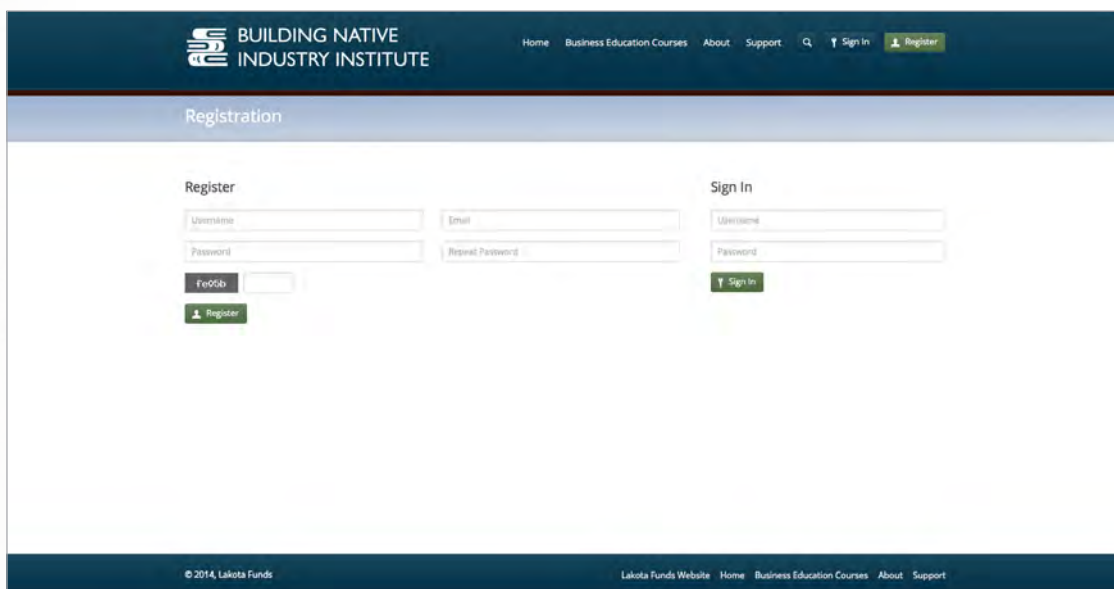

## REGISTERING FOR AN ACCOUNT

1. Go to [www.lakotafunds.org/learningcenter](http://www.lakotafunds.org/learningcenter) and click on the green 'Register' button in the upper right hand corner.

2. Fill out the brief registration form with a username, email address, and password. Your username and password can be any combination of upper or lower case letters or numbers, but cannot include any special characters. When you have completed the fields, type in the security code to verify you are a real person. Then click on the 'Register' button.